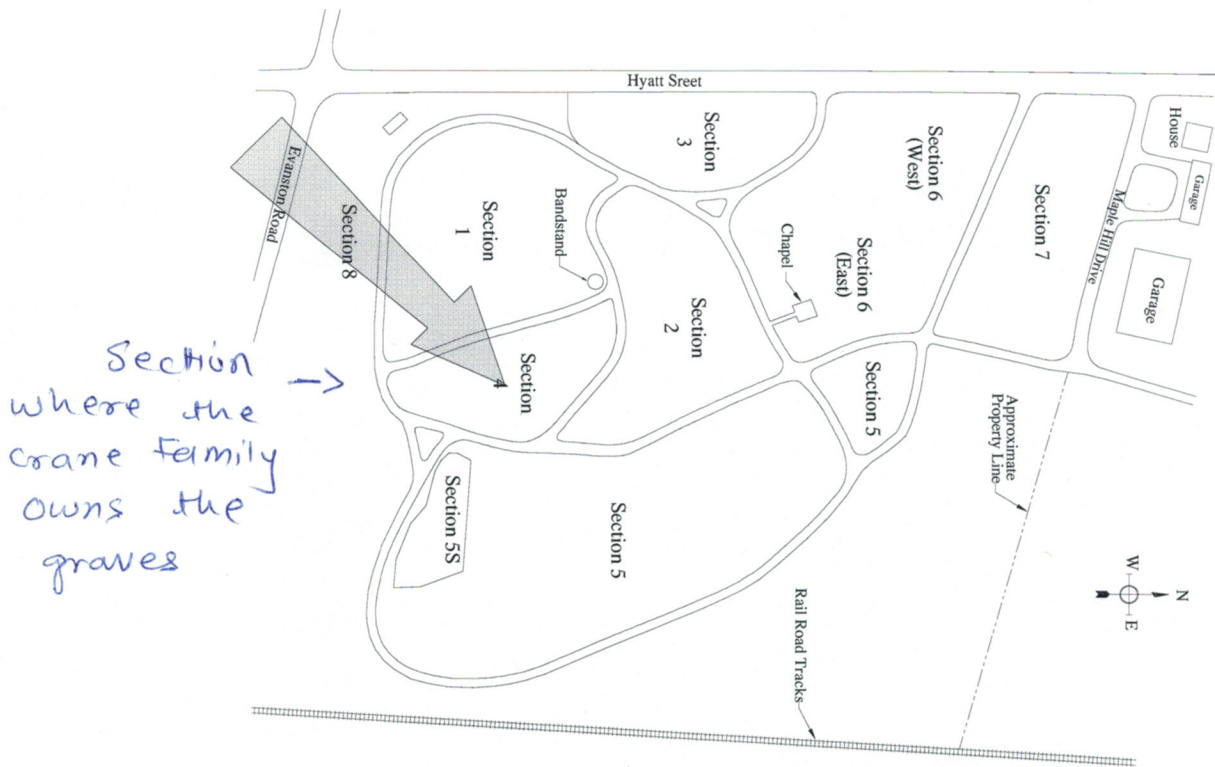

Overall map of Maple Hill Cemetery

Maple Hill Cemetery-Monroe Township

6/12/2020

4 East Main Street
Tipp City, Ohio 45371
(937) 667-3136

Cemetery Mapping Services
CMS
219 Webbshaw Drive
Centerville OH, 45458

Crane family owns graves in Section 4 - Lots 503/504/513/514

Section 4

Maple Hill Cemetery-Monroe Township
Section 4
6/12/2020

4 East Main Street
Tipp City, Ohio 45371
(937) 667-3136

Cemetery Mapping
MS Services
219 Webbshaw Drive
Centerville OH, 45458

Graves

Lot 503 - 1 to 7 -
 Lot 504 - 1 to 3, 5-8, Grave 4 is available for sale
 Lot 513 - 1, 2, 5-7; Graves 3-4-8 Available for sale
 Lot 514 - 1, 2, 5, 7, 8; Graves 3, 4, 6 Available for sale.

B -> Burial
 M -> Multiple
 Burial.

Lot 513 →

1. Sara A. Crane	Sara A. Crane	Full burial (1905)
2. Edward Crane	Edward Crane	" (1887)
3. _____		" (1911)
4. _____		
5. Allie C. Sheets	Allie C. Sheets	" (1882)
6. Thomas J. Sheets	Thomas J. Sheets	" (1912)
7. Lou's T. Sheets	Lou's T. Sheets	"
8. _____		